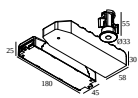

DELTALIGHT

DEEP RINGO TRIMLESS LED 92733

202 144 811 922 BRA

For detailed installation instructions, please consult the manual : [202_144_811_XXX_HAND.pdf](#)

CEILING COMPATIBILITY

Ceiling Type	Mounting Kit	
System ceiling	15212 2000 - MOUNTING KIT R82 TRIMLESS O.F.A.	Required
Plasterboard	15212 2000 - MOUNTING KIT R82 TRIMLESS O.F.A.	Required
Stucanet	15212 2000 - MOUNTING KIT R82 TRIMLESS O.F.A.	Required
Concrete + plaster	15212 2000 - MOUNTING KIT R82 TRIMLESS O.F.A.	Required
Lintel + plaster	15212 2000 - MOUNTING KIT R82 TRIMLESS O.F.A.	Required
Hollow-core slab + plaster	15212 2000 - MOUNTING KIT R82 TRIMLESS O.F.A.	Required
Stretched ceiling	15212 0070 - MOUNTING KIT R82 TRIMLESS CSC	Required
	15212 0150 - MOUNTING KIT R82 TRIMLESS WSC	Required
Ventilation in plasterboard	29810 0010 - MOUNTING KIT SIDE AIR 101	Required
	29810 0050 - MOUNTING KIT NO AIR 101	Required
	29810 0100 - MOUNTING KIT SIDE AIR ONLY 1	Required
Ventilation in concrete + plaster	29810 0050 - MOUNTING KIT NO AIR 101	Required
	29810 0200 - MOUNTING KIT TOP AIR ONLY 1	Required
	29810 0210 - MOUNTING KIT TOP AIR 101	Required

FINISH YOUR SPECIFICATION

Emergency units

21032 0270 B EMERGENCY UNIT 7W / 1h + LED INDICATOR HOLDER B

Cutout dimension (mm): 27