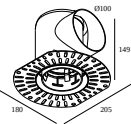

2

Dimtype: DALI

Cutout dimension (mm): 30

21032 0305 LED POWER CONVERTER 48V-DC to 500 mA-DC / 22W DIM5

2

Dimtype: DALI

Cutout dimension (mm): 30

DELTALIGHT

DEEP RINGO TRIMLESS LED 92733

202 144 811 922 BRA

Mounting kits

15212 2000 MOUNTING KIT R82 TRIMLESS O.F.A.

Cutout dimension (mm): 105

Mounting kits stretched ceiling

15212 0070 MOUNTING KIT R82 TRIMLESS CSC

15212 0150 MOUNTING KIT R82 TRIMLESS WSC

Mounting kits side air + light

29810 0010 MOUNTING KIT SIDE AIR 101

Cutout dimension (mm): 168

Mounting kits top air + light

29810 0210 MOUNTING KIT TOP AIR 101

Cutout dimension (mm): 135