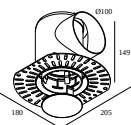

Mounting kits side air only

29810 0100 MOUNTING KIT SIDE AIR ONLY 1

Cutout dimension (mm): 168