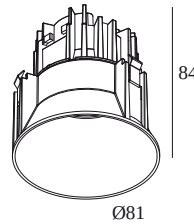

DEEP RINGO TRIMLESS LED 92733

202 144 811 922 BRA

AVAILABLE IN

BLACK 202 144 811 922 B
BRUSHED ALU 202 144 811 922 BRA
BRUSHED ANTHRACITE 202 144 811 922 BRAT
BRUSHED BROWN BRONZE 202 144 811 922 BRBB
BRUSHED COPPER 202 144 811 922 BRCU
BRUSHED GOLD 202 144 811 922 BRG
BRUSHED OLD BRONZE 202 144 811 922 BROB
CREAM 202 144 811 922 CR
FLEMISH BRONZE 202 144 811 922 FBR
FLEMISH GOLD 202 144 811 922 FG
GOLD COLOURED 202 144 811 922 GC
PIANO BLACK 202 144 811 922 PB
WHITE 202 144 811 922 W

[View on website](#)

General info

LOCATION	indoor
INSTALLATION	Ceiling Recessed
CUTOUT SHAPE/SIZE (MM)	round - Ø KIT
RECESSED DEPTH (MM)	95
INGRESS PROTECTION	IP20
WEIGHT (KG)	0.3
ADJUSTABILITY	non adjustable
INFORMATION	REFLECTOR FL-33° EXCL.LED POWER SUPPLY 350-500mA-DC

Cutout dimension (mm): 45

1

300 48 350 MDL LED POWER CONVERTER 48V-DC to 350 mA-DC / 15W MDL

Dimtype: non-dimmable

Cutout dimension (mm): 30

1

300 48 350 WDL LED POWER CONVERTER 48V-DC to 350 mA-DC / 15W WDL