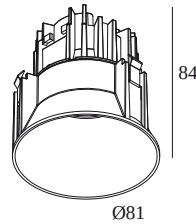

## DEEP RINGO TRIMLESS LED 92733

202 144 811 922 BRA

AVAILABLE IN

**BLACK** 202 144 811 922 B  
**BRUSHED ALU** 202 144 811 922 BRA  
**BRUSHED ANTHRACITE** 202 144 811 922 BRAT  
**BRUSHED BROWN BRONZE** 202 144 811 922 BRBB  
**BRUSHED COPPER** 202 144 811 922 BRCU  
**BRUSHED GOLD** 202 144 811 922 BRG  
**BRUSHED OLD BRONZE** 202 144 811 922 BROB  
**CREAM** 202 144 811 922 CR  
**FLEMISH BRONZE** 202 144 811 922 FBR  
**FLEMISH GOLD** 202 144 811 922 FG  
**GOLD COLOURED** 202 144 811 922 GC  
**PIANO BLACK** 202 144 811 922 PB  
**WHITE** 202 144 811 922 W

### General info

<b>LOCATION</b>	indoor
<b>INSTALLATION</b>	Ceiling Recessed
<b>CUTOUT SHAPE/SIZE (MM)</b>	round - Ø KIT
<b>RECESSED DEPTH (MM)</b>	95
<b>INGRESS PROTECTION</b>	IP20
<b>WEIGHT (KG)</b>	0.3
<b>ADJUSTABILITY</b>	non adjustable
<b>INFORMATION</b>	REFLECTOR FL-33° EXCL.LED POWER SUPPLY 350-500mA-DC