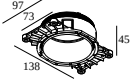

DELTALIGHT

DEEP RINGO TRIMLESS LED 92733

202 144 811 922 BRA

Mounting kits

15212 2000 MOUNTING KIT R82 TRIMLESS O.F.A.

Cutout dimension (mm): 105