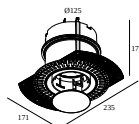

15212 0150 MOUNTING KIT R82 TRIMLESS WSC

Mounting kits side air + light

29810 0010 MOUNTING KIT SIDE AIR 101

Cutout dimension (mm): 168

Mounting kits top air + light

29810 0210 MOUNTING KIT TOP AIR 101

Cutout dimension (mm): 135

Mounting kits side air only

29810 0100 MOUNTING KIT SIDE AIR ONLY 1

Cutout dimension (mm): 168

DELTALIGHT

DEEP RINGO TRIMLESS LED 92733

202 144 811 922 BRA

Mounting kits top air only

29810 0200 MOUNTING KIT TOP AIR ONLY 1

Cutout dimension (mm): 135

Mounting kits no air

29810 0050 MOUNTING KIT NO AIR 101

Cutout dimension (mm): 168

Notes: