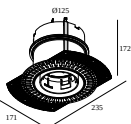

15212 0150 MOUNTING KIT R82 TRIMLESS WSC

Mounting kits side air + light

29810 0010 MOUNTING KIT SIDE AIR 101

Cutout dimension (mm): 168

Mounting kits top air + light

29810 0210 MOUNTING KIT TOP AIR 101

Cutout dimension (mm): 135

Mounting kits side air only

29810 0100 MOUNTING KIT SIDE AIR ONLY 1

Cutout dimension (mm): 168

DELTALIGHT

DEEP RINGO TRIMLESS LED 92733

202 144 811 922 BRA

Mounting kits top air only

29810 0200 MOUNTING KIT TOP AIR ONLY 1